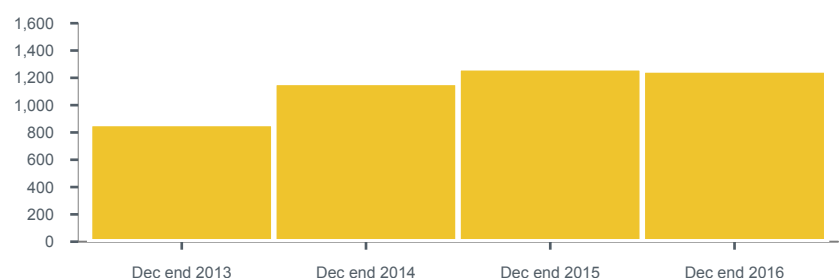

Online Property

Activity Certificate

January to December 2016

Setting the standard

www.connectingindustry.com

CONNECTINGINDUSTRY

- THE HUB OF THE UK'S LEADING INDUSTRIAL PUBLICATIONS -

Key information

Certificate type

Digital

Metric type

Web traffic

ABC total

1,257 Daily average Unique Browsers

Period

1 January 2016 to 31 December 2016

Market sector

Manufacturing: General

Contact details

Datateam Business Media Ltd
Kathy Ambrose
Publishing Director
15a London Road
Maidstone
Kent
ME16 8LY
01622 687031
www.connectingindustry.com

Worldwide traffic

www.connectingindustry.com	Daily	Monthly
Unique Browsers	1,257	24,317

Daily averages by month

	Jan	Feb	Mar	Apr	May	Jun
Unique Browsers	1,301	1,303	1,082	1,108	1,223	1,241
	Jul	Aug	Sep	Oct	Nov	Dec
Unique Browsers	1,281	1,269	1,242	1,337	1,399	1,303

Trend data