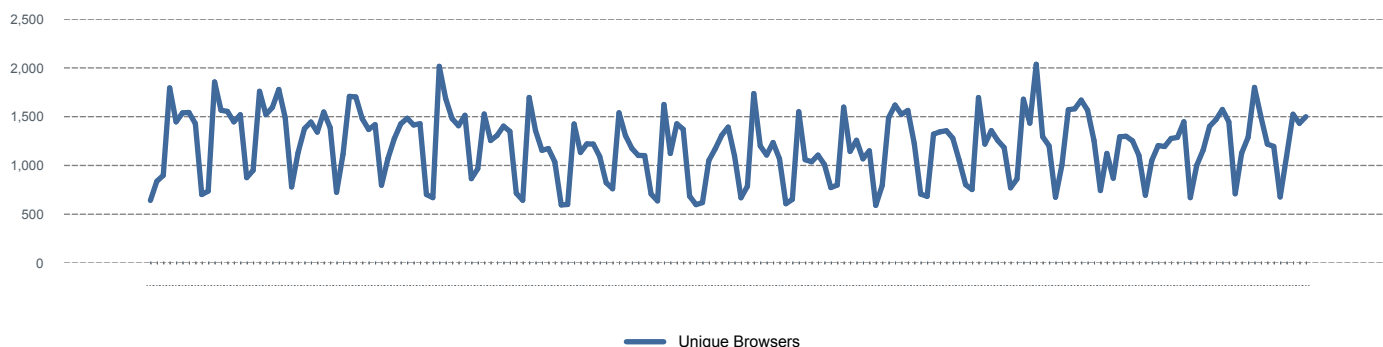

Date	Unique Browsers	Date	Unique Browsers	Date	Unique Browsers
01-Jan-2016	641	04-Mar-2016	1,037	06-May-2016	1,051
02-Jan-2016	838	05-Mar-2016	595	07-May-2016	802
03-Jan-2016	898	06-Mar-2016	600	08-May-2016	753
04-Jan-2016	1,795	07-Mar-2016	1,425	09-May-2016	1,696
05-Jan-2016	1,447	08-Mar-2016	1,133	10-May-2016	1,219
06-Jan-2016	1,539	09-Mar-2016	1,221	11-May-2016	1,357
07-Jan-2016	1,543	10-Mar-2016	1,219	12-May-2016	1,256
08-Jan-2016	1,429	11-Mar-2016	1,091	13-May-2016	1,183
09-Jan-2016	702	12-Mar-2016	823	14-May-2016	771
10-Jan-2016	737	13-Mar-2016	761	15-May-2016	861
11-Jan-2016	1,856	14-Mar-2016	1,540	16-May-2016	1,679
12-Jan-2016	1,566	15-Mar-2016	1,307	17-May-2016	1,434
13-Jan-2016	1,554	16-Mar-2016	1,175	18-May-2016	2,037
14-Jan-2016	1,447	17-Mar-2016	1,103	19-May-2016	1,295
15-Jan-2016	1,520	18-Mar-2016	1,101	20-May-2016	1,200
16-Jan-2016	875	19-Mar-2016	707	21-May-2016	674
17-Jan-2016	949	20-Mar-2016	637	22-May-2016	1,005
18-Jan-2016	1,760	21-Mar-2016	1,625	23-May-2016	1,571
19-Jan-2016	1,522	22-Mar-2016	1,123	24-May-2016	1,581
20-Jan-2016	1,595	23-Mar-2016	1,427	25-May-2016	1,670
21-Jan-2016	1,779	24-Mar-2016	1,371	26-May-2016	1,565
22-Jan-2016	1,490	25-Mar-2016	685	27-May-2016	1,254
23-Jan-2016	780	26-Mar-2016	598	28-May-2016	743
24-Jan-2016	1,130	27-Mar-2016	619	29-May-2016	1,123
25-Jan-2016	1,377	28-Mar-2016	1,052	30-May-2016	869
26-Jan-2016	1,445	29-Mar-2016	1,172	31-May-2016	1,294
27-Jan-2016	1,342	30-Mar-2016	1,309	01-Jun-2016	1,299
28-Jan-2016	1,548	31-Mar-2016	1,393	02-Jun-2016	1,252
29-Jan-2016	1,388	01-Apr-2016	1,098	03-Jun-2016	1,102
30-Jan-2016	725	02-Apr-2016	669	04-Jun-2016	695
31-Jan-2016	1,113	03-Apr-2016	786	05-Jun-2016	1,051
01-Feb-2016	1,708	04-Apr-2016	1,737	06-Jun-2016	1,204
02-Feb-2016	1,702	05-Apr-2016	1,200	07-Jun-2016	1,194
03-Feb-2016	1,479	06-Apr-2016	1,107	08-Jun-2016	1,276
04-Feb-2016	1,369	07-Apr-2016	1,235	09-Jun-2016	1,288
05-Feb-2016	1,418	08-Apr-2016	1,068	10-Jun-2016	1,448
06-Feb-2016	797	09-Apr-2016	608	11-Jun-2016	670
07-Feb-2016	1,070	10-Apr-2016	652	12-Jun-2016	1,001
08-Feb-2016	1,276	11-Apr-2016	1,551	13-Jun-2016	1,157
09-Feb-2016	1,426	12-Apr-2016	1,059	14-Jun-2016	1,401
10-Feb-2016	1,484	13-Apr-2016	1,038	15-Jun-2016	1,470
11-Feb-2016	1,415	14-Apr-2016	1,106	16-Jun-2016	1,574
12-Feb-2016	1,428	15-Apr-2016	1,010	17-Jun-2016	1,447
13-Feb-2016	702	16-Apr-2016	773	18-Jun-2016	710
14-Feb-2016	670	17-Apr-2016	799	19-Jun-2016	1,127
15-Feb-2016	2,016	18-Apr-2016	1,598	20-Jun-2016	1,288
16-Feb-2016	1,684	19-Apr-2016	1,144	21-Jun-2016	1,800
17-Feb-2016	1,480	20-Apr-2016	1,258	22-Jun-2016	1,499
18-Feb-2016	1,407	21-Apr-2016	1,068	23-Jun-2016	1,219
19-Feb-2016	1,514	22-Apr-2016	1,150	24-Jun-2016	1,195
20-Feb-2016	865	23-Apr-2016	591	25-Jun-2016	677
21-Feb-2016	967	24-Apr-2016	794	26-Jun-2016	1,096
22-Feb-2016	1,527	25-Apr-2016	1,489	27-Jun-2016	1,525
23-Feb-2016	1,256	26-Apr-2016	1,619	28-Jun-2016	1,432
24-Feb-2016	1,307	27-Apr-2016	1,524	29-Jun-2016	1,500
25-Feb-2016	1,403	28-Apr-2016	1,564	30-Jun-2016	1,619
26-Feb-2016	1,349	29-Apr-2016	1,223		
27-Feb-2016	715	30-Apr-2016	707		
28-Feb-2016	643	01-May-2016	683		
29-Feb-2016	1,697	02-May-2016	1,321		
01-Mar-2016	1,356	03-May-2016	1,345		
02-Mar-2016	1,155	04-May-2016	1,356		
03-Mar-2016	1,173	05-May-2016	1,279